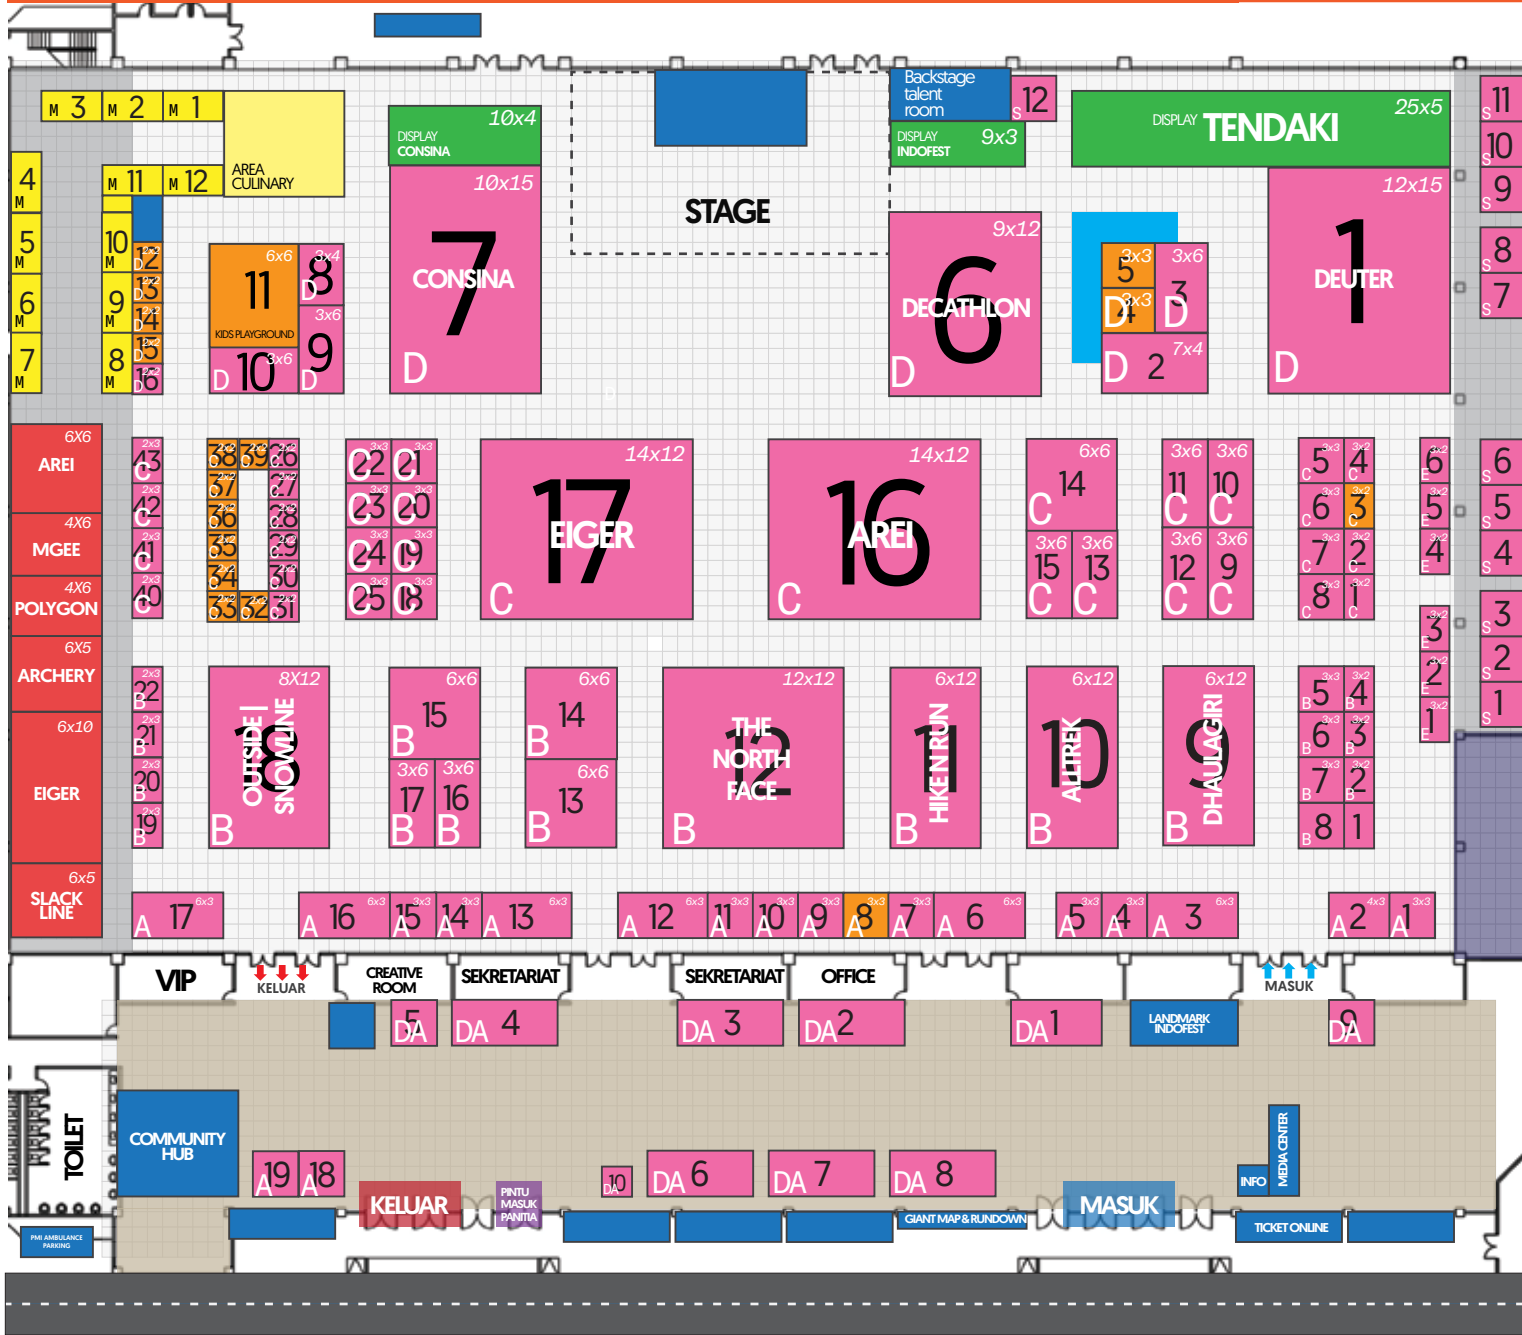

LAYOUT INDOFEST 2024

Southeast Asia's Biggest Outdoor and Adventure Exhibition

JAKARTA, 4-7 JULI 2024

HALL B

Jakarta Convention Center

UPDATE : 24 APRIL 2024

- AVAILABLE
- BOOKED

ORGANIZED BY

- BOOTH/STAN
- STORAGE
- DISPLAY AREA
- ACTIVITIES AREA
- CULINARY

JAKARTA, 4-7 JULI 2024
HALL B
Jakarta Convention Center

UPDATE : 24 APRIL 2024

AVAILABLE
 BOOKED

ORGANIZED BY

BOOTH/STAN
 STORAGE
 DISPLAY AREA
 ACTIVITIES AREA
 CULINARY

BLOK B

1. PANTY O
2. WAKAI GO
3. WAKAI GO
4. TICKET TO THE MOON
5. TICKET TO THE MOON
6. WAKAI GO
7. WAKAI GO
8. CAMPINA ICE CREAM
9. DHAULAGIRI
10. ALLTREK
11. HIKE N RUN
12. THE NORTH FACE
13. BIGADVENTURE | BIGARMOUR
14. MGEE
15. CARDINAL CASUAL
16. ELF'S ACTIVE
17. AMMOSSI

1. -
2. -
3. -
4. -
5. -
6. -
7. -
8. -
9. -
10. -
11. -
12. -